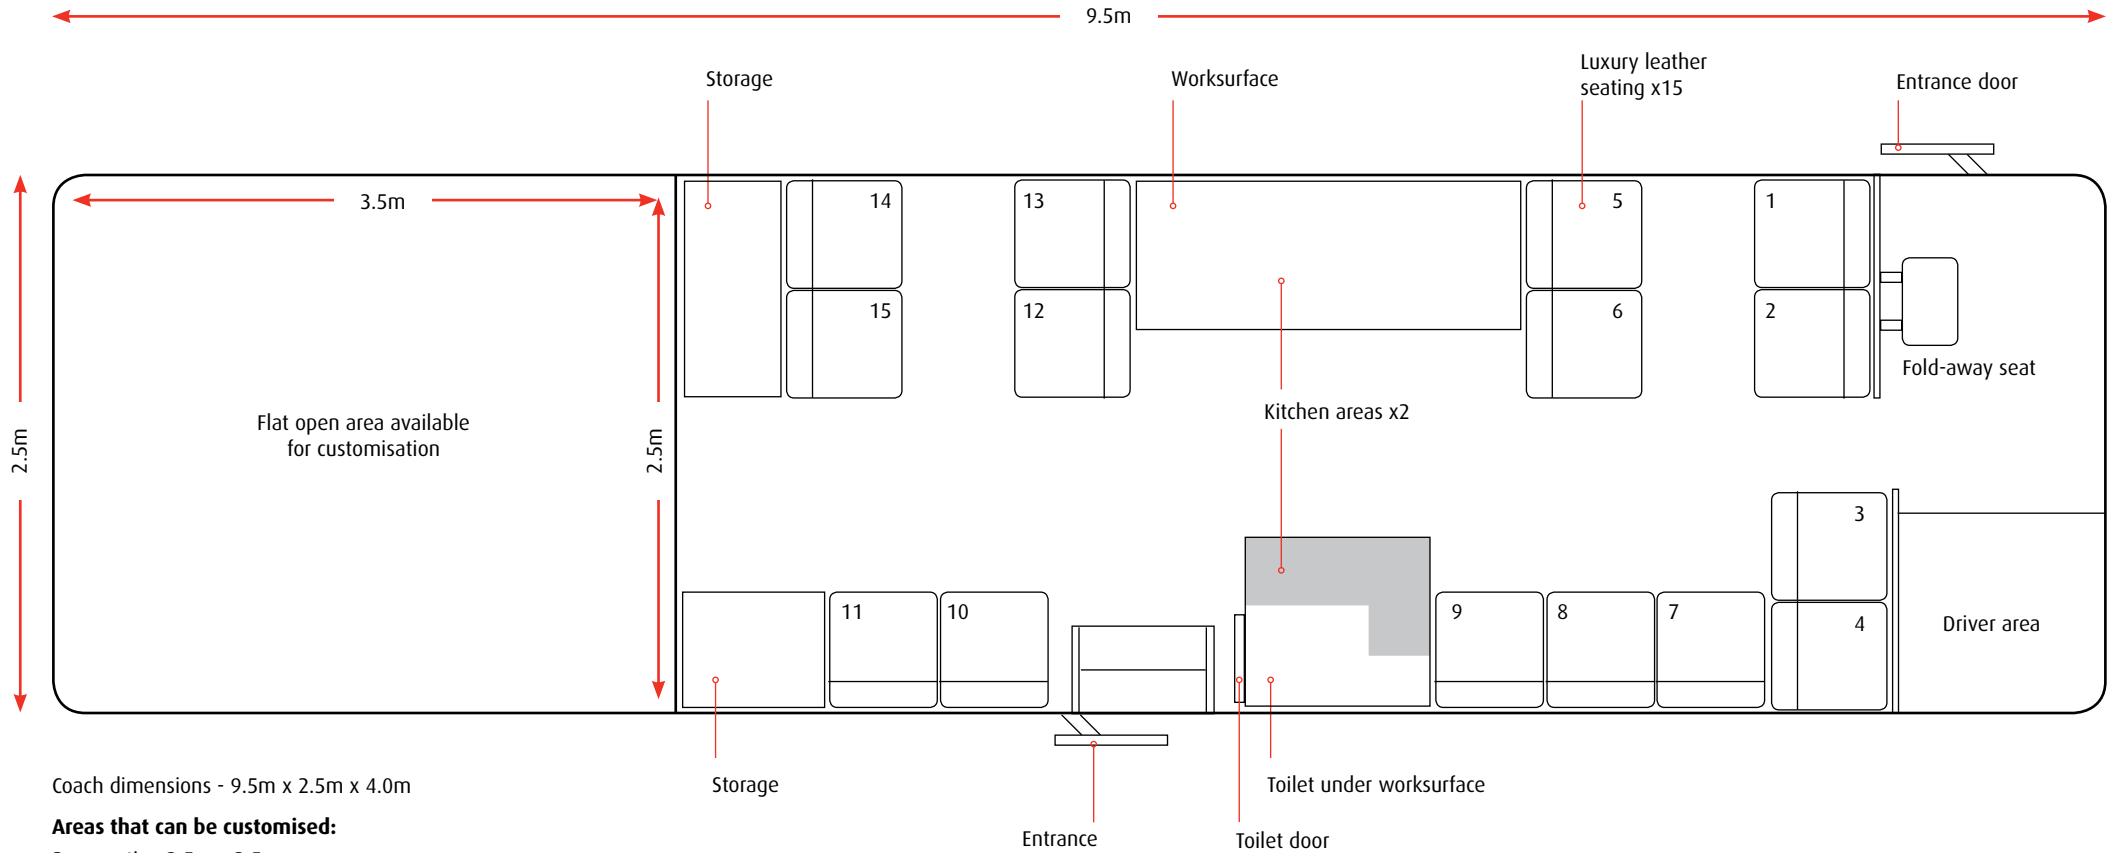

Generic Coach

technical data sheet

Generic Coach - 9.5m x 2.5m // Jan 2006

Coach dimensions - 9.5m x 2.5m x 4.0m

Areas that can be customised:

- Rear section 3.5m x 2.5m
- Carpets, trim, upholstery can be changed if needed
- External bodywork can be sprayed or vinyl branded